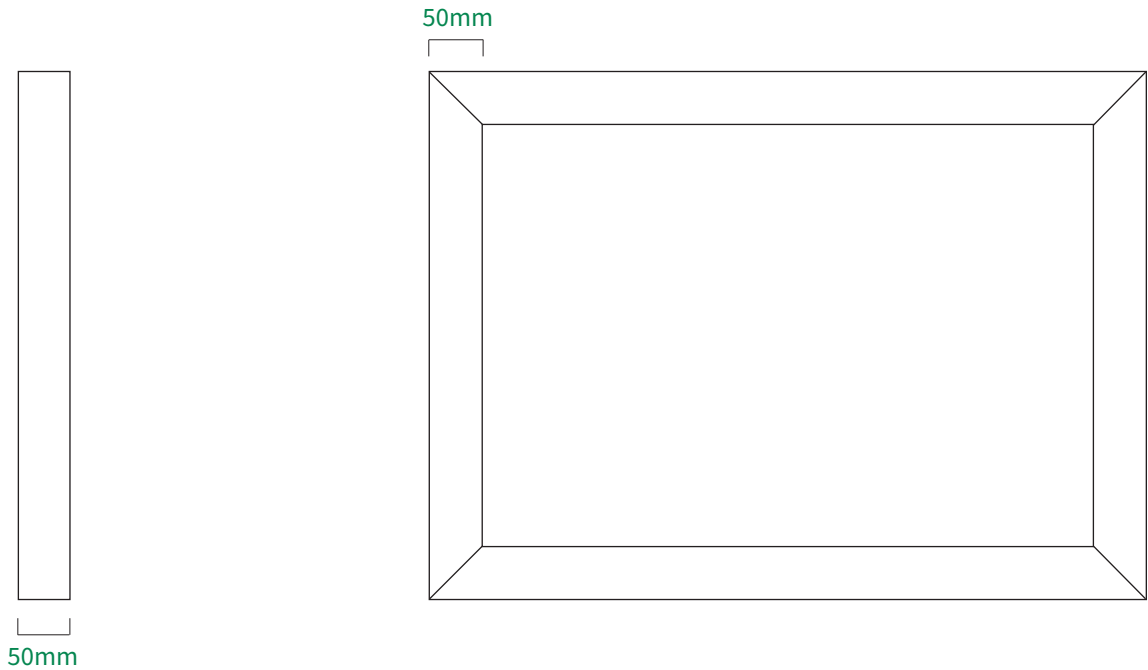

## options

---

- Felt Pin-Board.
- Customer Specific Sizes.
- Any BS or RAL Colours.
- Pedestal for Free-Standing.
- Non-Illuminated.
- Fret Cut Lettering.
- LED Option.